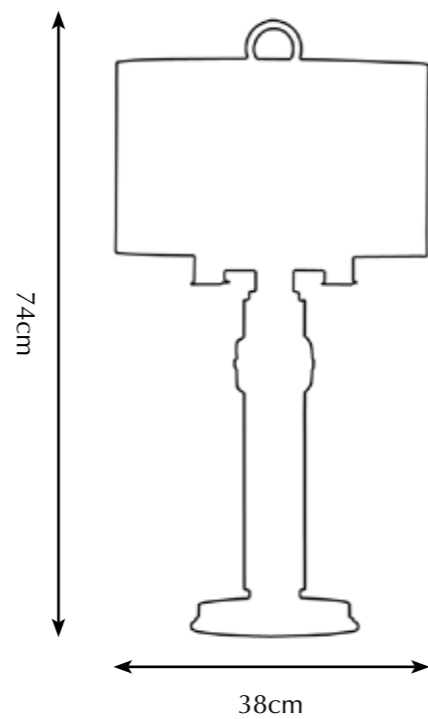

Itemnr: **PA 809**
Model: Bronx table-lamp
Material: Casted brass
Shade: D186 Black Gold Silk
Sockets: 4x E14 max. 40 Watt
Finishes: -Dutch Silver
          -Canadian Gold
          -Smoked Brass
          -Retro Blond

* For images of the other finishes visit our website.