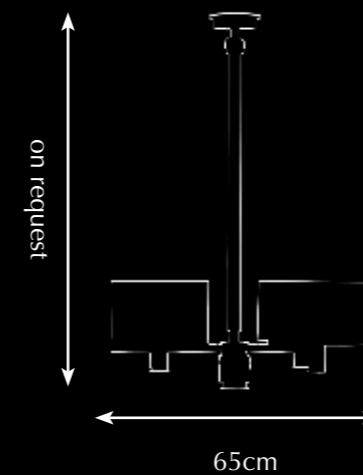

Itemnr: **PA 831**
Model: Pendant Bronx 4 shades
Material: Casted Brass
Shade: 8273 Cracked Glossy Black
Sockets: 4x E27 max. 60 Watt,
1x GU 10 220V halogen
spotlight max. 50 Watt
Finishes: **-Dutch Silver**
-Canadian Gold
-Smoked Brass
-Retro Blond
-Rose Gold

* For images of the other finishes visit our website.