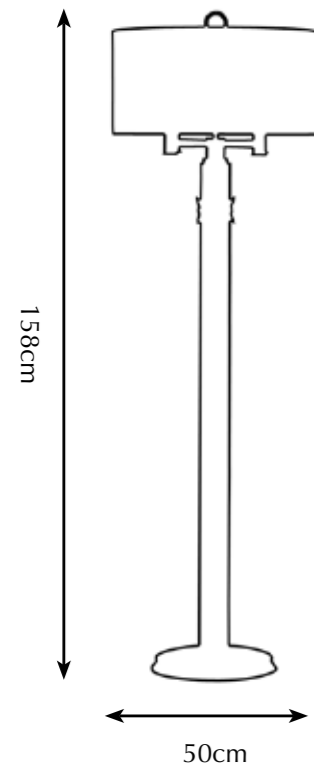

Itemnr: **PA 801**
Model: Bronx wall-sconce
Material: Casted brass
Sockets: E27 max. 60 Watt
Finishes: **-Dutch Silver**
-Canadian Gold
-Smoked Brass
-Retro Blond

* For images of the other finishes visit our website.

Itemnr: **PA 802**
Model: Bronx wall-sconce
Material: Casted brass
Shade: 8214 Saffron Black
Sockets: 2x E14 max. 60 Watt
Finishes: **-Dutch Silver**
-Canadian Gold
-Smoked Brass
-Retro Blond

* For images of the other finishes visit our website.

Itemnr: **PA 809**
Model: Bronx table-lamp
Material: Casted brass
Shade: D186 Black Gold Silk
Sockets: 4x E14 max. 40 Watt
Finishes: -Dutch Silver
 -Canadian Gold
 -Smoked Brass
 -Retro Blond

* For images of the other finishes visit our website.