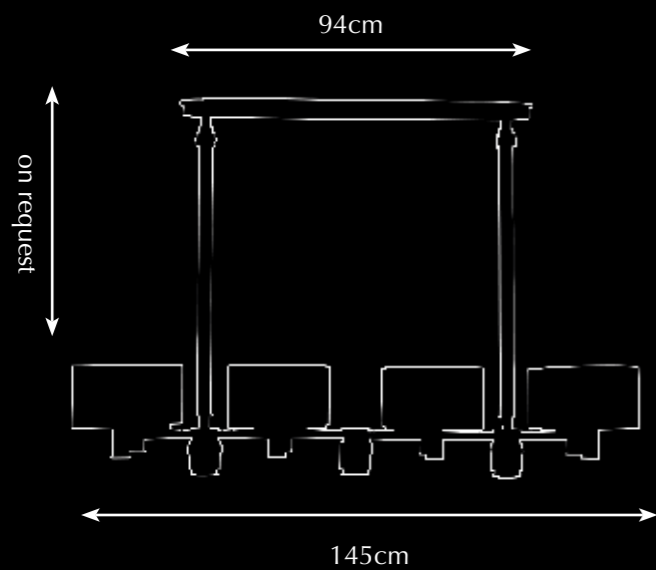

Itemnr: **PA 830**
Model: Pendant Bronx 8 shades
Material: Casted Brass
Shade: 5301 Stony Ground Linen
Sockets: 8x E27 max. 60 Watt,
2x GU 10 220V halogen
spotlight max. 50 Watt
Finishes: **-Dutch Silver**
-Canadian Gold
-Smoked Brass
-Retro Blond
-Rose Gold

* For images of the other finishes visit our website.