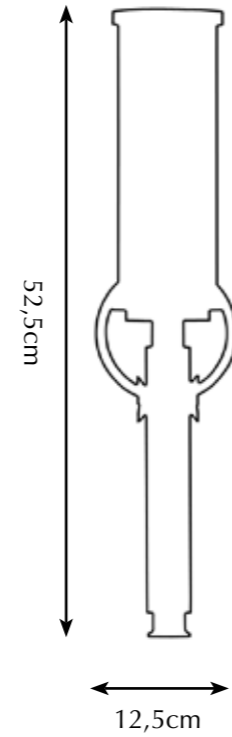

Itemnr: **PA 801**
Model: Bronx wall-sconce
Material: Casted brass
Sockets: E27 max. 60 Watt
Finishes: **-Dutch Silver**
-Canadian Gold
-Smoked Brass
-Retro Blond

* For images of the other finishes visit our website.

Itemnr: **PA 809**
Model: Bronx table-lamp
Material: Casted brass
Shade: D186 Black Gold Silk
Sockets: 4x E14 max. 40 Watt
Finishes: -Dutch Silver
 -Canadian Gold
 -Smoked Brass
 -Retro Blond

* For images of the other finishes visit our website.

Itemnr: **PA 804**
 Model: Bronx floor-lamp
 Material: Casted brass
 Shade: 5301 Stony Ground Linen
 Sockets: 4x E14 max. 40 Watt
 Finishes: **-Dutch Silver**
 -Canadian Gold
 -Smoked Brass
 -Retro Blond