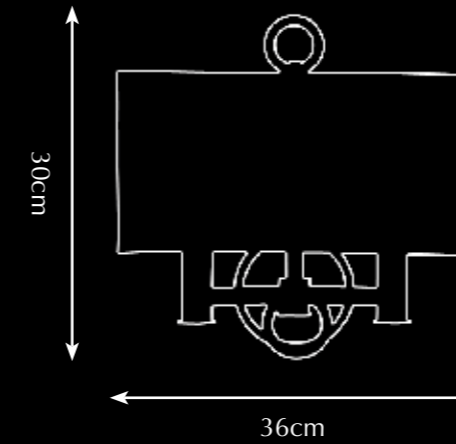

Itemnr: **PA 801**
Model: Bronx wall-sconce
Material: Casted brass
Sockets: E27 max. 60 Watt
Finishes: **-Dutch Silver**
-Canadian Gold
-Smoked Brass
-Retro Blond

* For images of the other finishes visit our website.